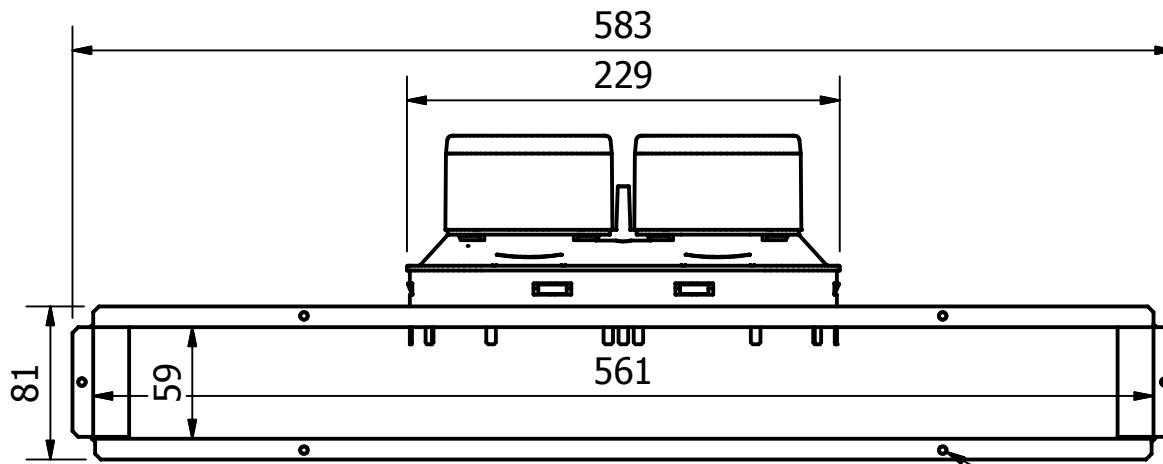

Connection for Ø75mm Uniflexplus+ Duct (2x)

RAL 9005

RAL 7035

Connection for Lined grille 560x60

Ø4 -1 DEEP (6x)

PART NAME				
PCB 75 Lijncollector voor plafond of muur 2xØ75				
DRAWING NUMBER VENTILAIR		MATERIAL	REVISION HISTORY	
2005000449		Mixed	REV	DATE
			DESCRIPTION	BY
COLOUR		DATE		
RAL 9005/7035		21-3-2019		
SCALE	PROJ A-A	UNITS	SIZE	DRAWN BY
1 : 4		mm	A3	RND