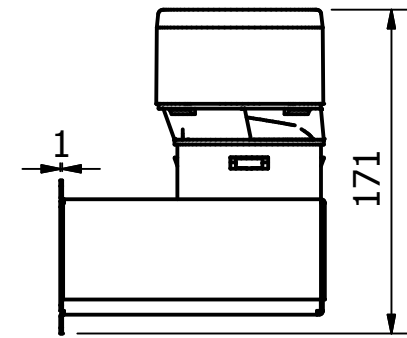

Connection for Ø75mm Uniflexplus+ Duct (2x)

RAL 9005

RAL 7035

Connection for Lined grille 560x60

Ø4 -1 DEEP (6x)

PART NAME				
PCB 75 Lijncollector voor plafond of muur 2xØ75				
DRAWING NUMBER VENTILAIR		MATERIAL	REVISION HISTORY	
2005000449		Mixed	REV	DATE
			DESCRIPTION	BY
COLOUR		DATE		
RAL 9005/7035		21-3-2019		
SCALE	PROJ A-A	UNITS	SIZE	DRAWN BY
1 : 4		mm	A3	RND