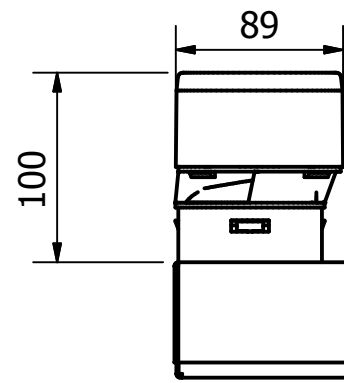

Connection for Ø75mm Uniflexplus+ Duct (2x)

RAL 9005

RAL 7035

Connection for Lined grille 560x60

Ø4 -1 DEEP (6x)

PART NAME				
PCB 75 Lijncollector voor plafond of muur 2xØ75				
DRAWING NUMBER VENTILAIR		MATERIAL	REVISION HISTORY	
2005000449		Mixed	REV	DATE
			DESCRIPTION	BY
COLOUR		DATE		
RAL 9005/7035		21-3-2019		
SCALE	PROJ A-A	UNITS	SIZE	DRAWN BY
1 : 4		mm	A3	RND